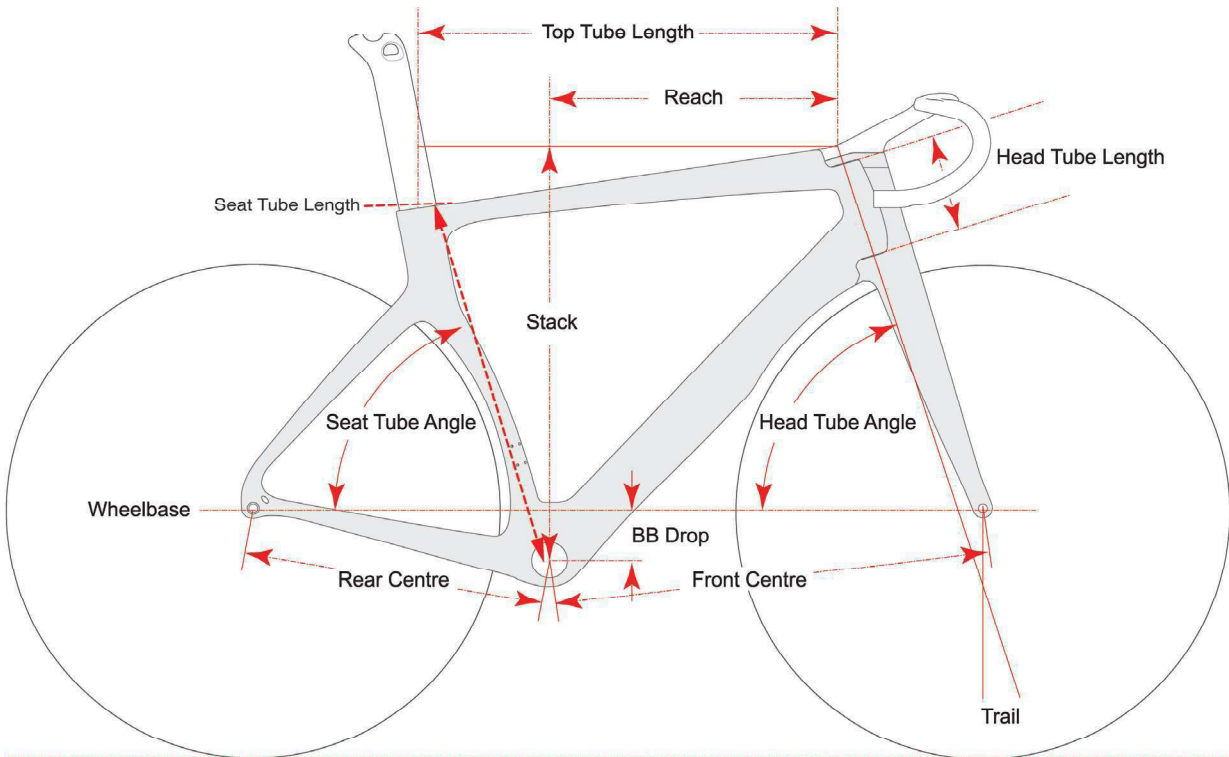

S5 Geometry

SIZE	48	51	54	56	58
STACK	496	519	542	562	588
REACH	367	376	384	392	401
SEAT TUBE ANGLE	73	73	73	73	73
SEAT TUBE LENGTH*	436	457	470	501	533
EFFECTIVE TT LENGTH	520	535	550	565	581
HEAD TUBE ANGLE	71	72	73	73.5	73.5
FORK OFFSET	58	52	46	43	43
FORK LENGTH	368	368	368	368	368
HEAD TUBE LENGTH	69	87	109	130	157
BB DROP	72.5	72.5	72.5	72.5	72.5
FRONT CENTRE	579	580	581	588	604
CHAIN STAY LENGTH	405	405	405	405	405
STANDOVER**	708	729	747	775	806
WHEELBASE	973	974	975	982	999

*Bottom bracket centre to top of seat tube

**5cm in front of bottom bracket